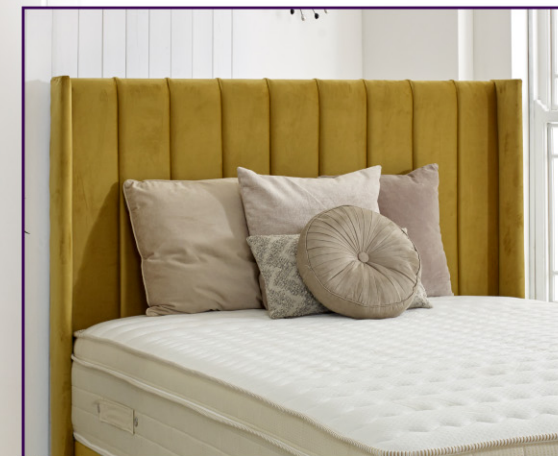

COUNTLESS

FEATURES:

- 3000 Pocket Sprung
- Storage Options
- Chrome Feet and Link bars
- Mattress Height 10.5"

Feel closer to nature with the countless 3000 mattress. Packed with individually nested pocket springs to provide you with comfort from head to toe. The combination of thick Memory foam and Reflex foam will embrace your back nicely for support.

MALOOK

FEATURES:

- 1000 Pocket Sprung Unit
- Cool Gel
- 5 Handles
- Non-Turnable
- Mattress Height 10"

The Malook is a luxurious 1000 pocket gel topped bed, the gel doesn't rely on heat to mould like memory foam. The advanced foam is engineered to create a sleeping surface which offers a latex like feeling and helps maintain a comfortable cool temperature.

WHITEROSE

FEATURES:

- 1500 Pocket Sprung Unit
- 2" Layer of Memory Foam
- Micro Quilted Fabric
- Chrome Glides and Link Bars
- Mattress Height 10.5"

An elite mattress like no other. With a Memory foam and Reflex Foam placed on top of the traditional springs, the comfort is just amazing. The luxurious fillings also help you to have a peaceful sleep. The springs are hourglass-shaped springs that get firmer in time to give you more support for your back. The renowned memory foam conforms to your body shape for ultimate stress-free comfort.